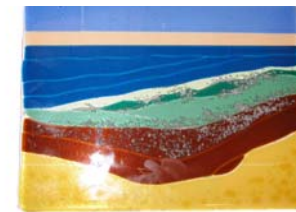

Studio Arts Gallery

1200 South Coast Highway
Laguna Beach, CA 92651
Tel. 949 - 376 - 1619